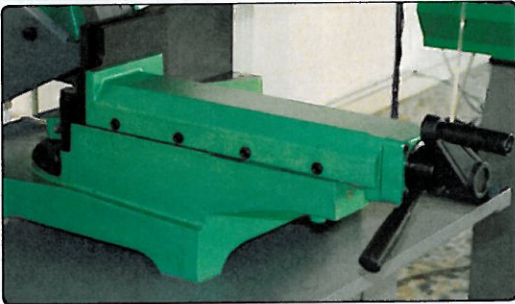

BROWN SN 255

MANUAL BAND SAWS

Vice with adjustable gib plate

Ample cutting capacity up to 60°

Cam for bow square adjustment

Blade tensioning device

CUTTING CAPACITY				TECHNICAL DATA
	mm	mm	mm	
	220	160	90	
	220	120	60	
	230 x 200	160 x 140	100 x 60	
	0,8/1,1			
	29 / 58			
	230			
	2500 x 19 x 0,9			
	275			
	730 x 1870 x 1500			
	940			