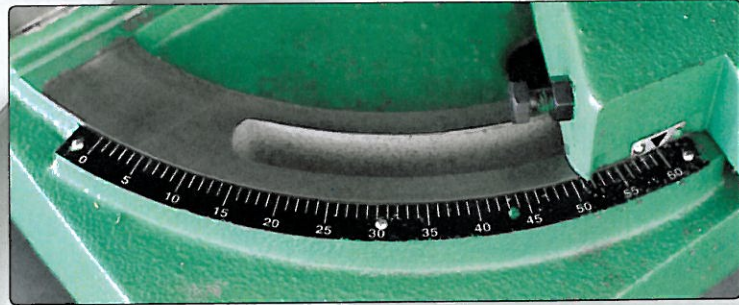

BROWN SN 255

MANUAL BAND SAWS

Vice with adjustable gib plate

Ample cutting capacity up to 60°

Cam for bow square adjustment

Blade tensioning device

CUTTING CAPACITY				TECHNICAL DATA
	mm	mm	mm	
	220	160	90	
	220	120	60	
	230 x 200	160 x 140	100 x 60	
	0,8/1,1			
	29 / 58			
	230			
	2500 x 19 x 0,9			
	275			
	730 x 1870 x 1500			
	940			